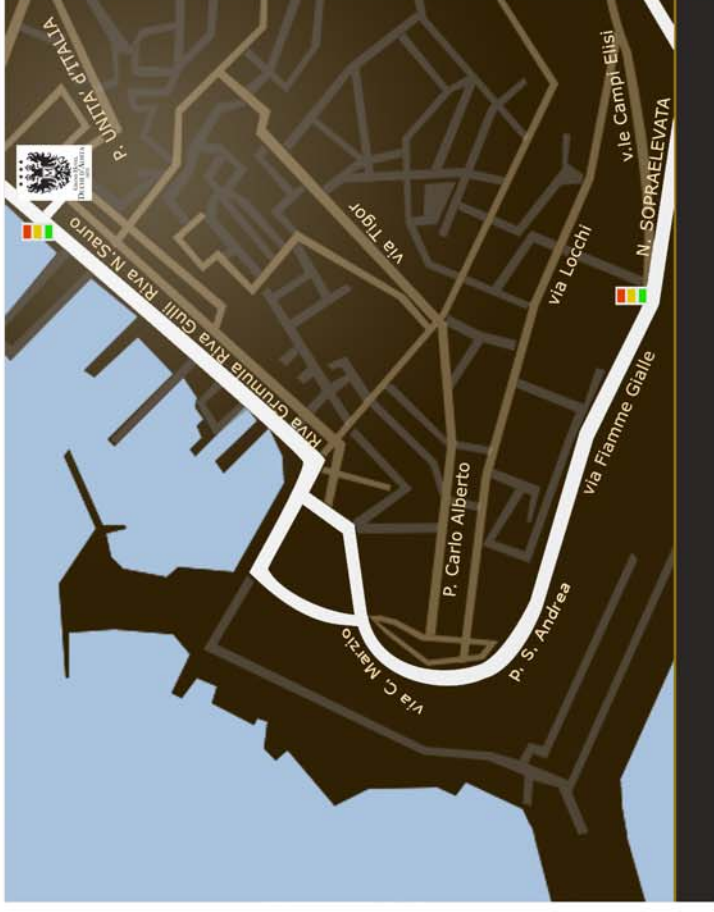

# HOW TO REACH US FROM SLOVENIA

Coming from the border at Rabuiese and Ferneti , take the Sopraelevata ( Fly-over) , following the signs for Trieste.

Leaving the Sopraelevata at the final junction – v. Campi Elisi, continue along the seafront road (Rive) till Piazza Unità d'Italia.